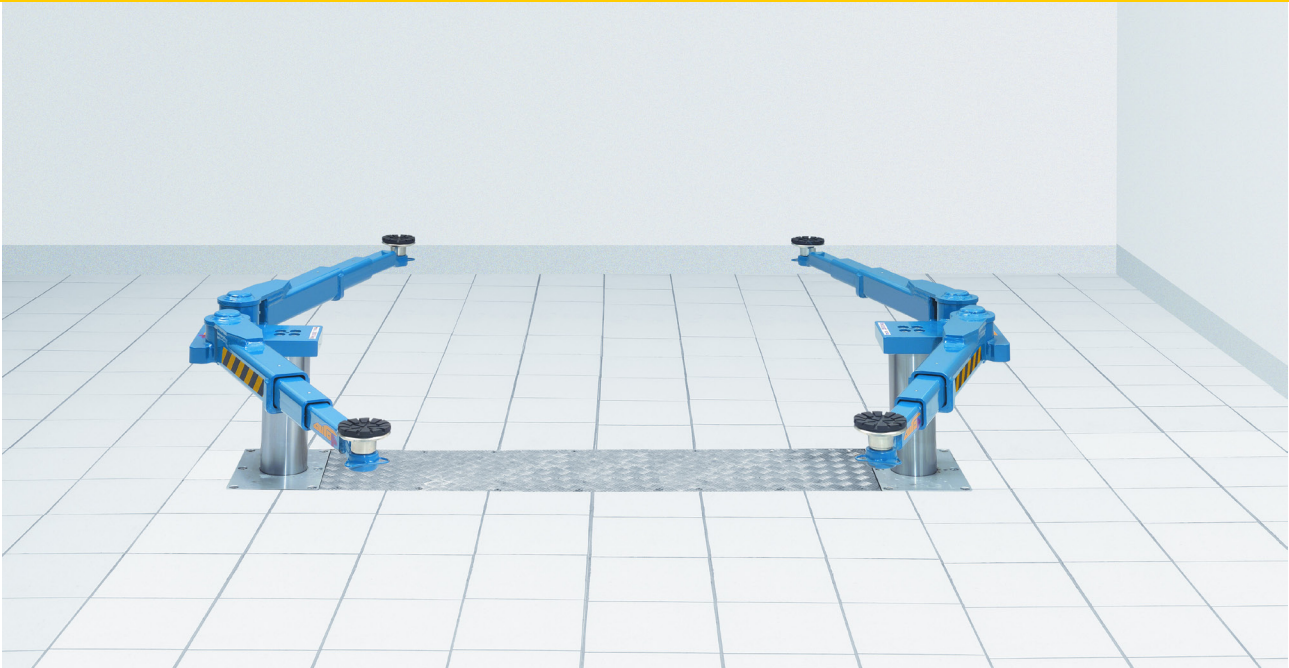

# autop Masterlift 2.35 Saa 230

## **PARTICULAR FEATURES:**

*Swivel arm lift with a great lifting area for standard and special applications.*

## **APPLICATION:**

*This swivel arm lift has been conceived for private cars, off-roaders and transporters. The access of the underbody is completely free.*

*The piston distance „2300 mm“ allows an easy access even with very low cars. The vehicles can drive or be pushed through. The great lifting area covers nearly all the lifting points of the different vehicles.*

*The automatic and completely closed arm locking system gives a high level of safety.*

*A great range of different lifting pads allows a professional lifting of the different vehicles.*

*This lift offers an optimum of lifting technology - solid and nearly maintenance free - quality on the highest level and long lifetime.*