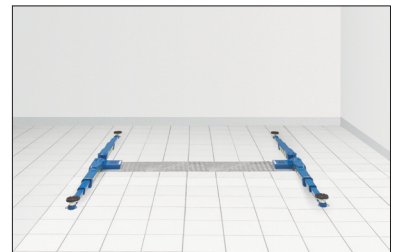

autop Maschinenbau GmbH * Sandkampstraße 90 * D-48432 Rheine
Tel. +49 (0)5971/8602-02 * Fax +49 (0)5971/860225 * E-Mail: mail@autop.de * www.autop.de